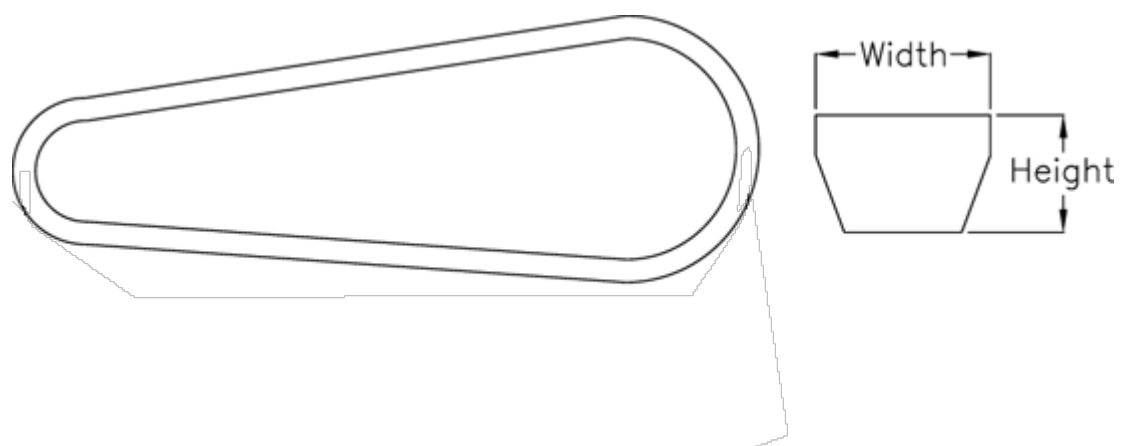

Data Sheet

Article number: 601962561550

Description: Gates V-belt SPA 1550 Ld 1550
DELTA NARROW

Measures

Datum length	= 1550
Height	= 10
Width	= 13